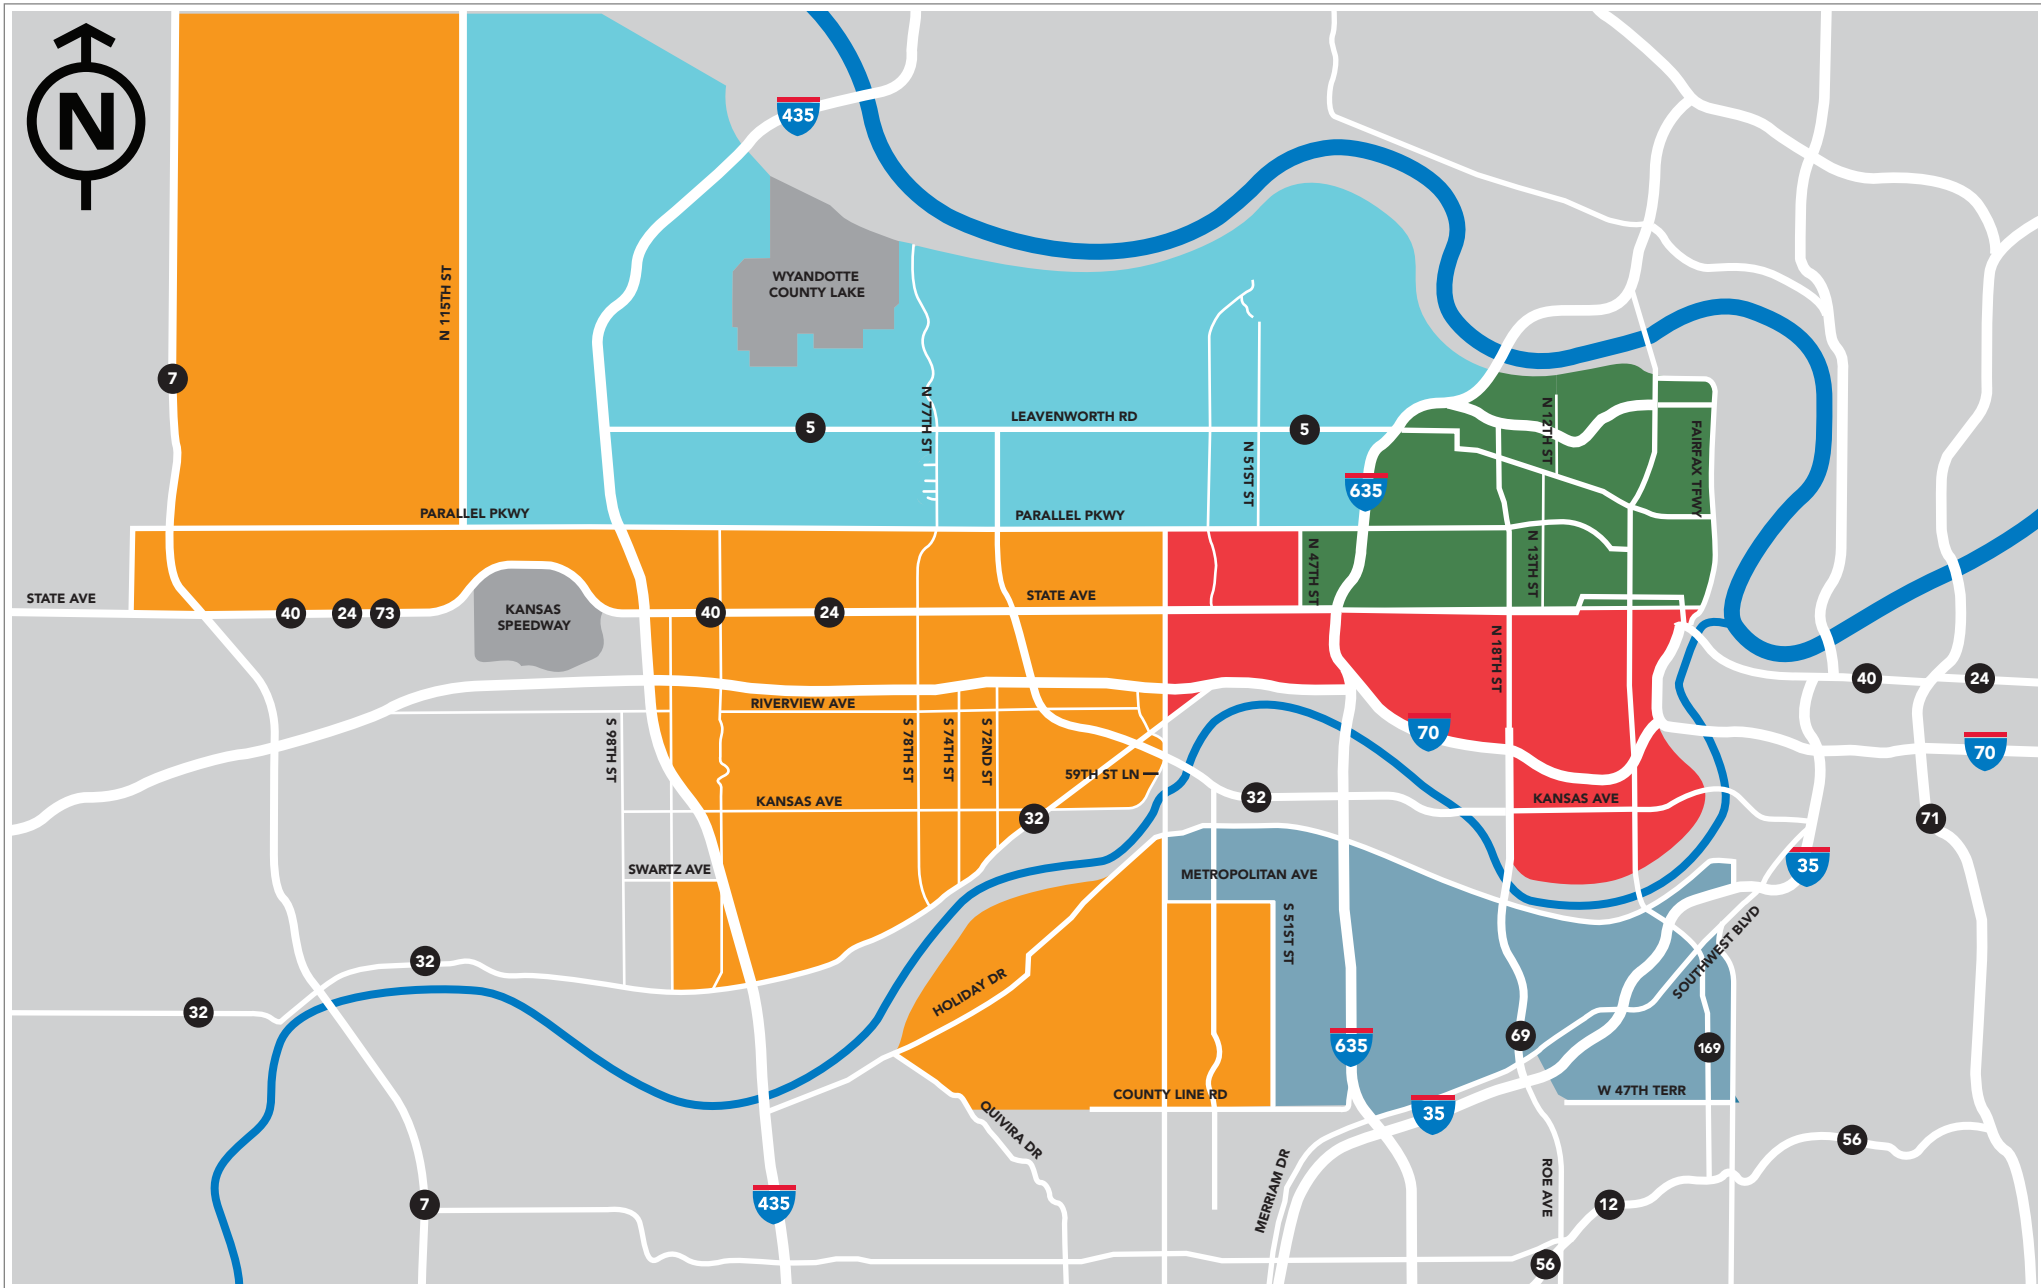

# Kansas City, Kansas Trash and Recycling Schedule

Beginning October 2011

Trash and recycling pickup will occur on the same day.

MONDAY    TUESDAY    WEDNESDAY    THURSDAY    FRIDAY