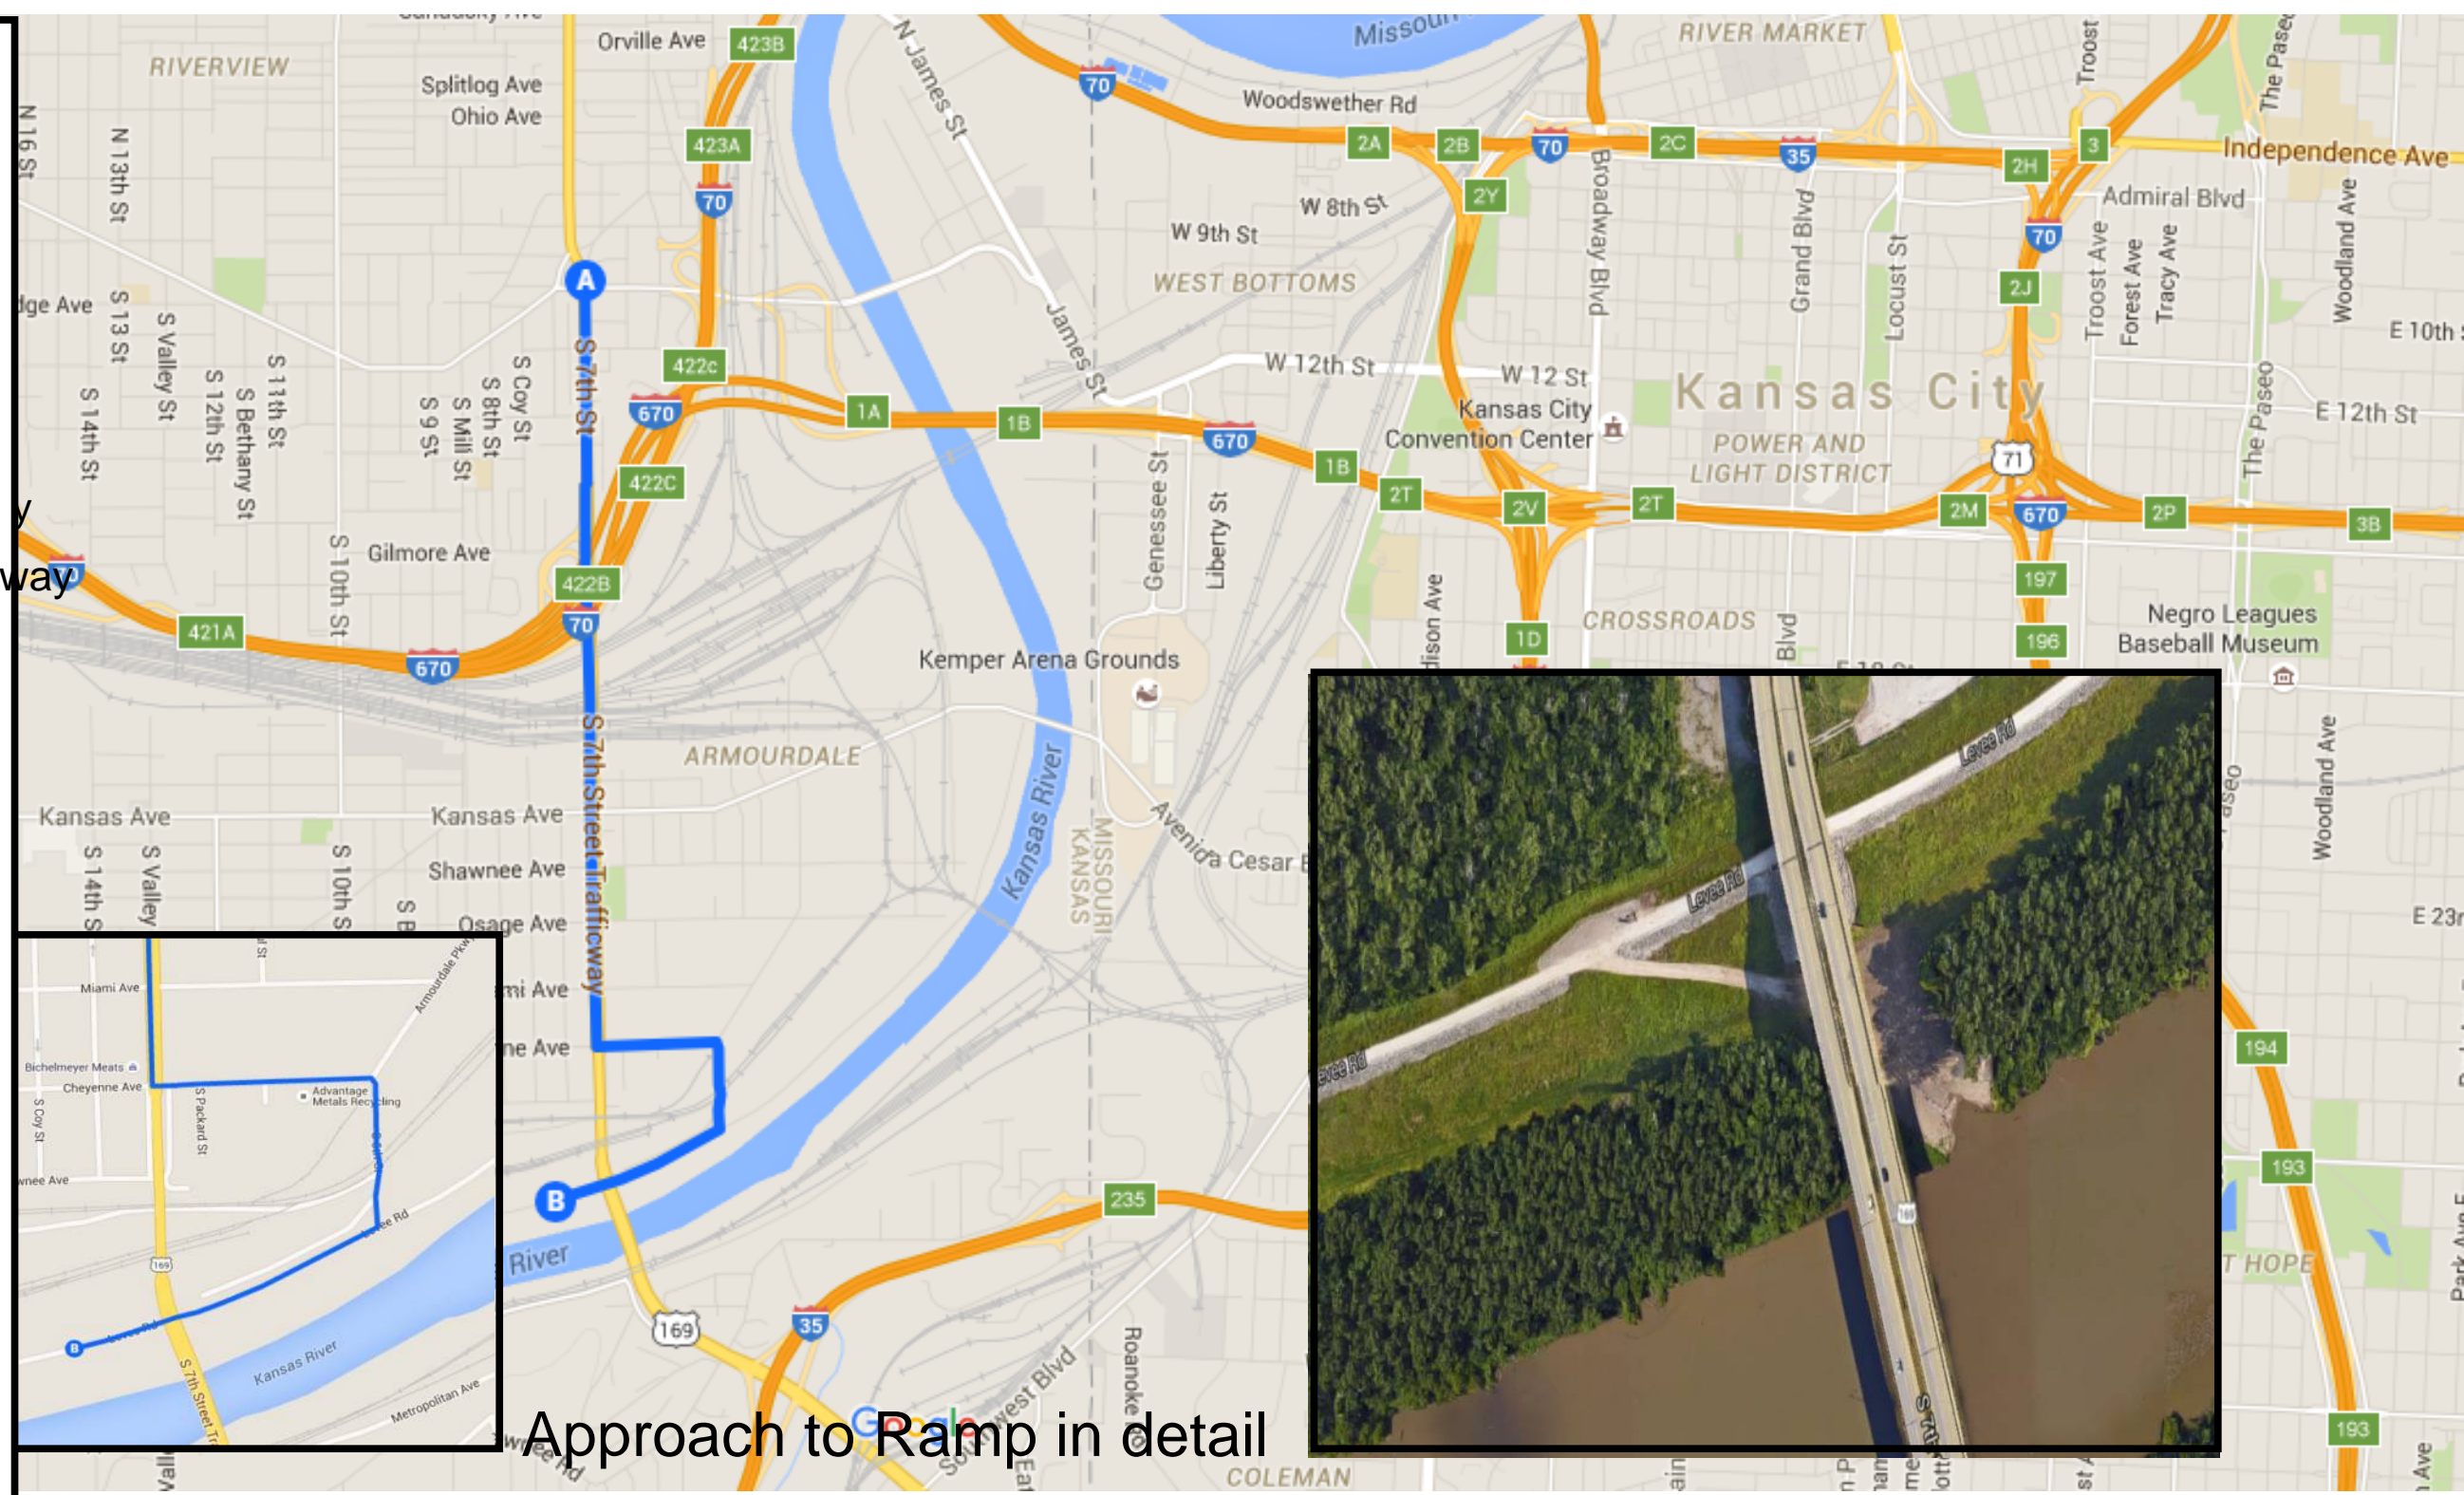

Starting at 2 N 7th St Trfy,
Kansas City, KS 66101, USA

Head south on N 7th St/N 7th St
Trfy toward Central Ave

Continue to follow N 7th St
0.707 mi

Continue onto S 7th Street Trafficway
0.828 mi

Turn left onto Cheyenne Ave
1,263 ft

Turn right onto S 5 St/S 5th St
928 ft

Turn right onto Levee Rd
0.362 mi

Levee Rd, Kansas City, KS
66103, USA

Approach to Ramp in detail